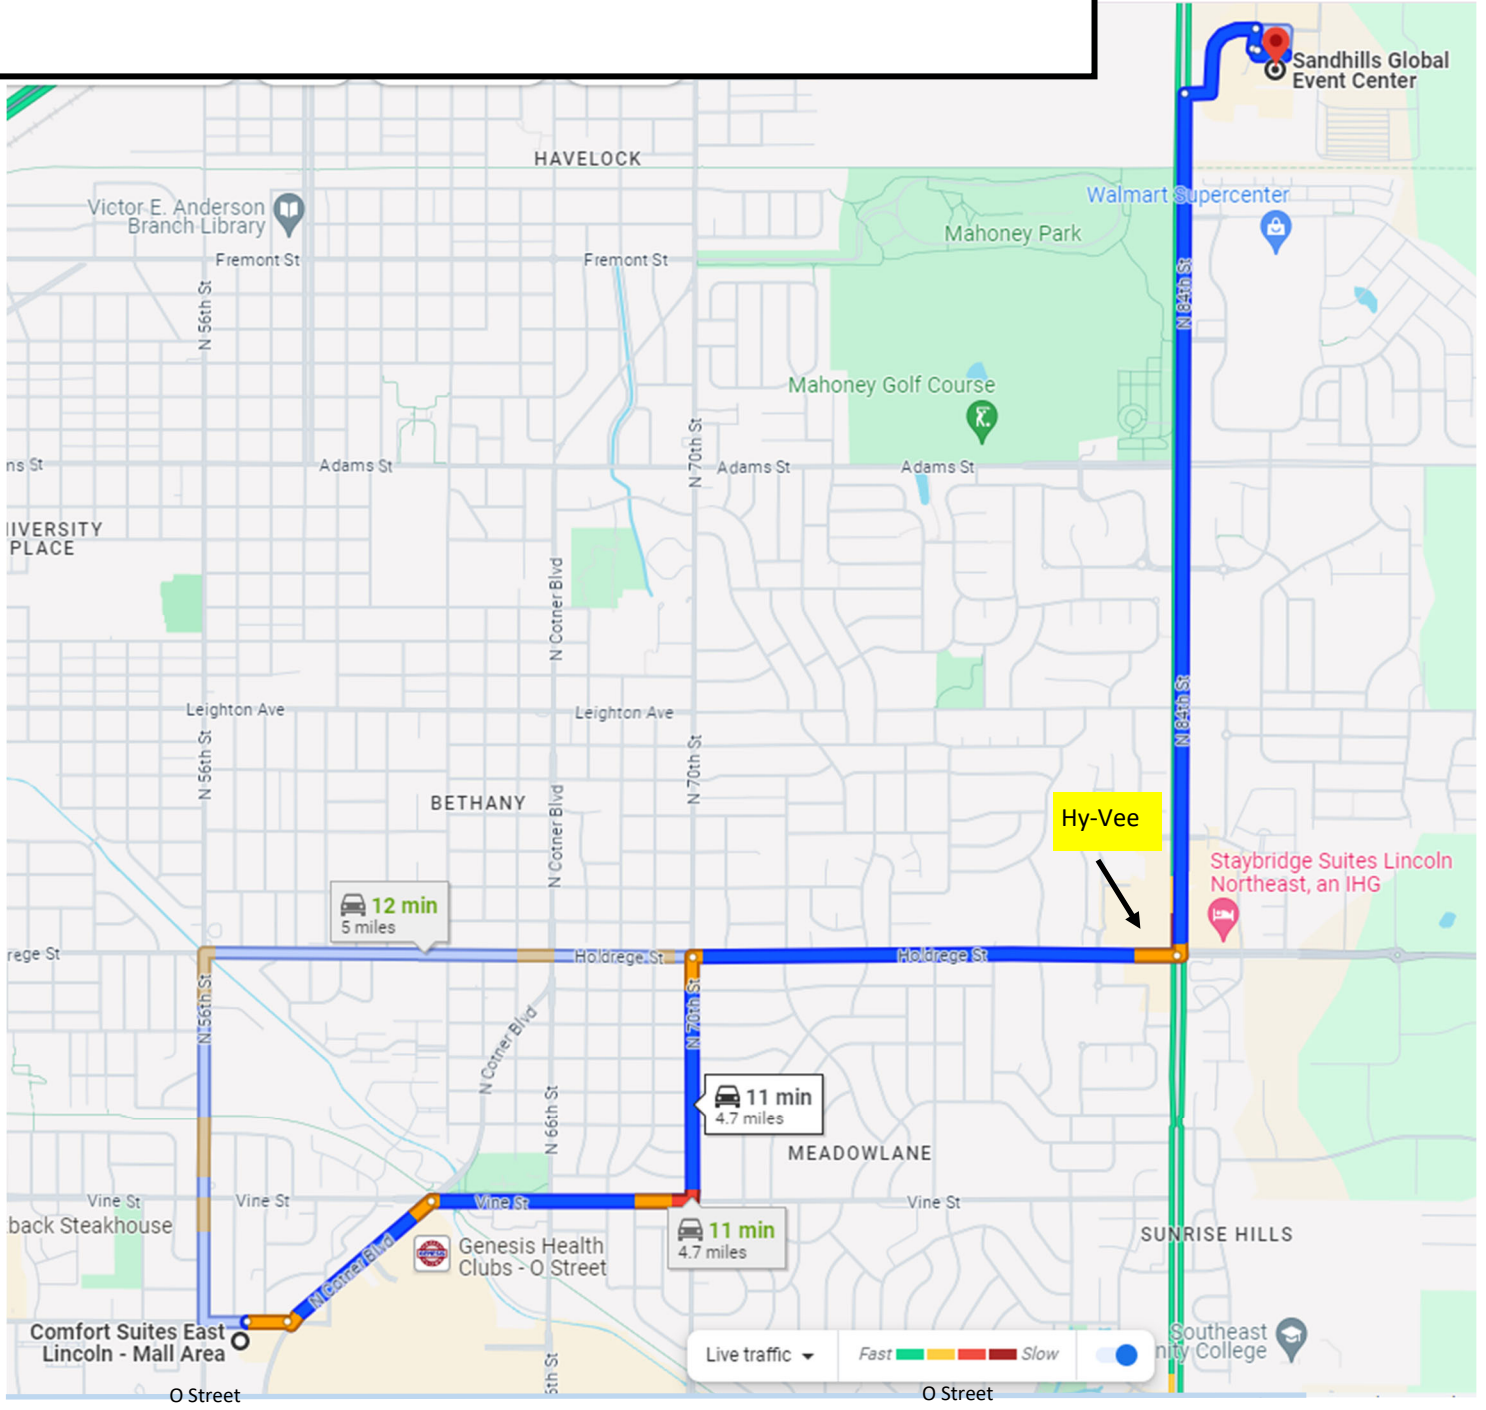

Map showing shortest route between Comfort Suites and the Sandhills Global Event Center.

Distance: Approximately 5 miles

FACILITY EXTERIOR MAP

EVENT LOCATIONS

Park in this lot for all show related activities

SHOW PARKING

MEETING & BANQUET ENTRANCE

SHOW

AG SOCIETY HALL

FRESSTAR PAVILION

CURRENCY PAVILION

EquineMarket PAVILION

LivestockMarket PAVILION

TractorHouse PAVILION

GENERAL STORE
Shavings - Camping Snacks - Beverages

SOUTH HALL

RV Water & Dump Station

AuctionTime GRANDSTAND ARENA

RV UNIVERSE CAMPGROUNDS

Sandhills Global
EVENT CENTER™

4100 N 84th St | Lincoln NE 68507
SandhillsGlobalEventCenter.org
Office: 402.441.6545
24/7 On Grounds Urgent: 402.429.4536