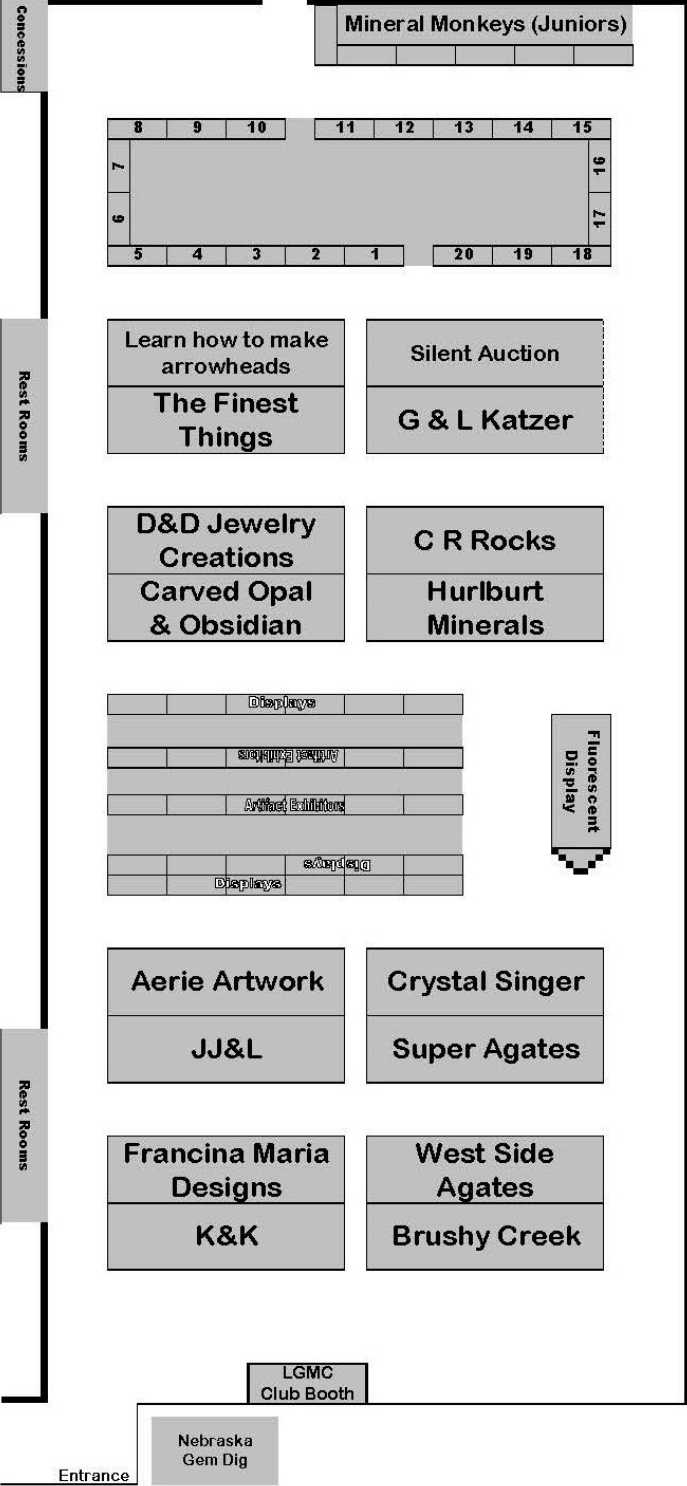

**The Lincoln Gem & Mineral Club's
59th Annual Show**

Nebraska Rocks!

**\$1 off paid admission
with a can donation to
the Food Bank!**

FUN FOR THE WHOLE FAMILY

Over 4,000 free parking spaces!

**Lancaster Event Center
84th and Havelock
Lincoln, Nebraska**

**April 1 & 2, 2017
Saturday 9am - 6pm
Sunday 10am - 5pm
Admission \$6 per adult
11 & under - free**

**Lincoln Gem & Mineral Club, Inc.
P.O. Box 5342
Lincoln, NE 68505-0342
www.lincolngemmineralclub.org**

Bring this postcard, or canned good for the Food Bank, and receive

\$1 OFF

ALL ADULT ADMISSIONS TO THE SHOW!

- Demo Assignments**
- 1 Barb Anderson
 - 2 Charles Bachle
 - 3 NLYtN
 - 4 Dave Bileu
 - 5-8 Special Feature
 - 9 Ed Dvorak
 - 10 Ed Ridge
 - 11 Connie McCartney
 - 12 Charles Yost
 - 13-14 Greg Syslo
 - 15-16 Betty Selby-Syslo
 - 17-18 Roger Pabian Stones
 - 19-20 The Jewelry Connection